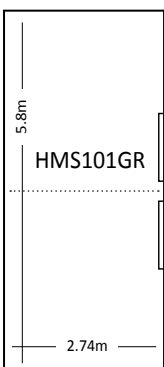

HORSE SHELTER & YARD

HMS101GR WITH FRONT GATES & DIVIDING RAILS

CUSTOM HORSE SHELTER

- Relocatable, multipurpose shelter
- 1 side hay storage
- Internal rub rails
- Horse stall opens into enclosed yard
- Coloursteel & stain colour options
- Kitset freight FREE NZ wide
- Exceptionally durable materials
- 4 sizes available