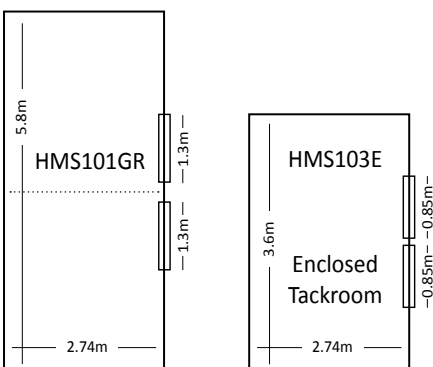

**Freight FREE
Kitsets NZ wide!**

Prices Include: Gates and accessories, Bay dividing rail, Colour steel roof, Stained wood cladding, End flashings & internal ply kick boards

OUTPOST

Freephone: 0800 688 767

Call us today for all enquiries and an obligation free quote.
Email: sales@outpostbuildings.co.nz