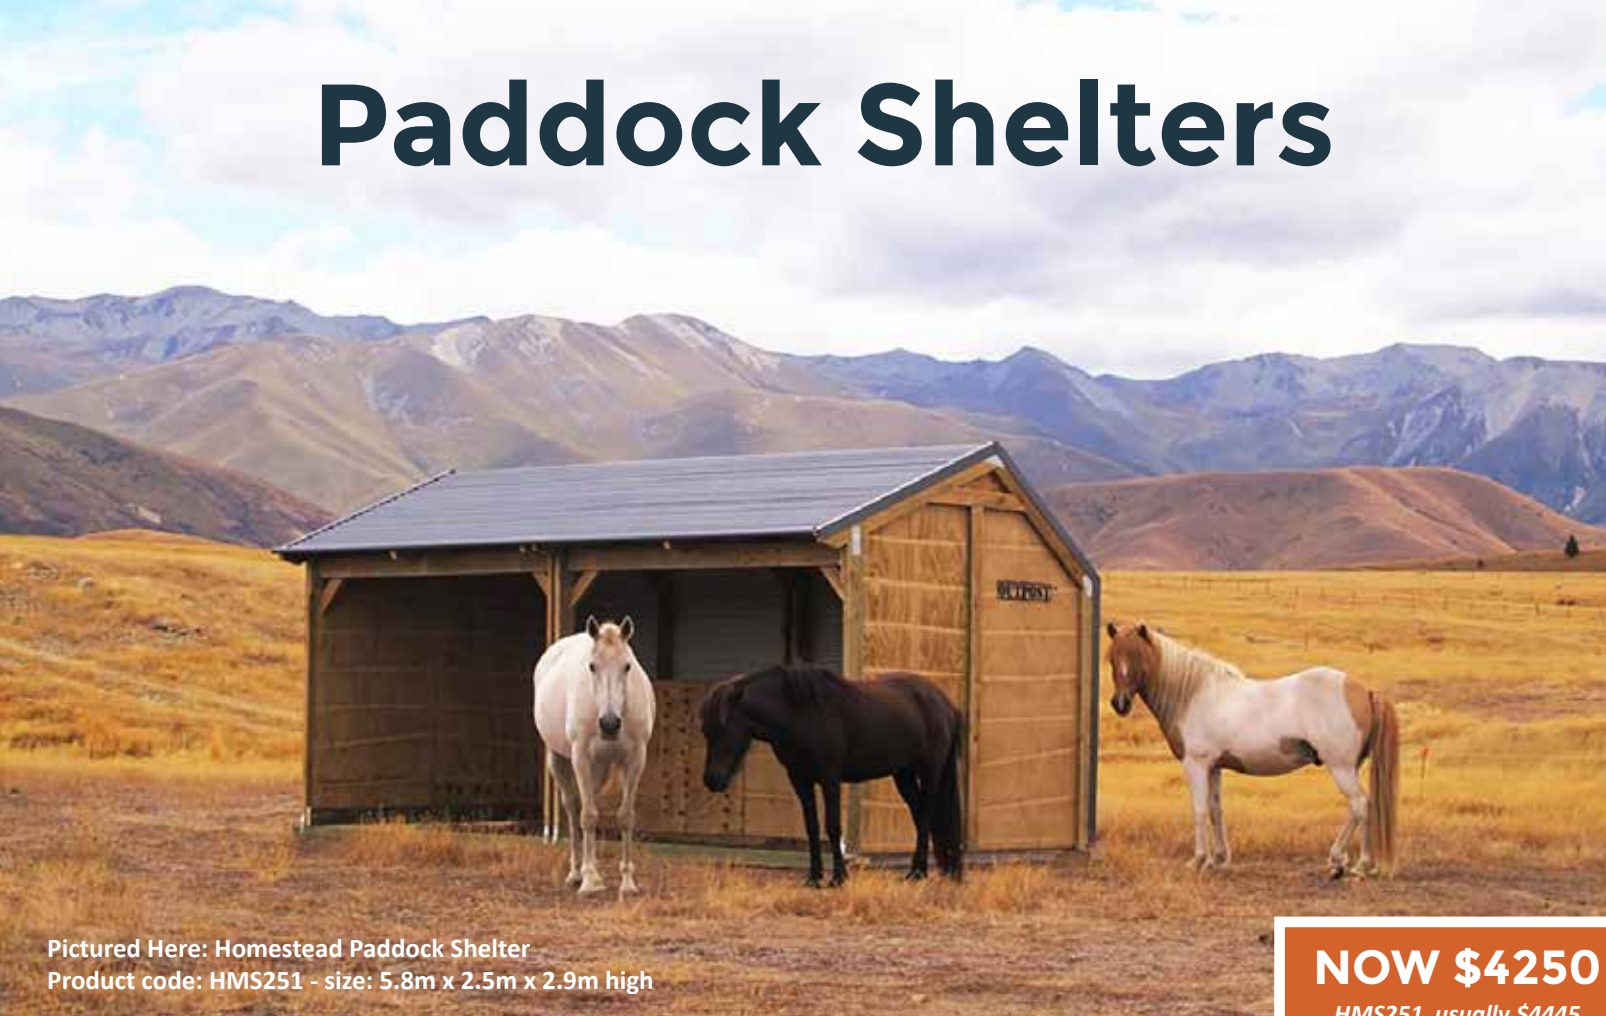

# Paddock Shelters

Pictured Here: Homestead Paddock Shelter  
Product code: HMS251 - size: 5.8m x 2.5m x 2.9m high

**NOW \$4250**

HMS251 usually \$4445

## A haven for your horses

Shelter for your horses & storage for your equipment - strong & secure buildings that look great!

HMS401

#### Relocatable Designs

Outpost Stables can be hiab lifted onto a truck - so you can take your stable with you if you move.