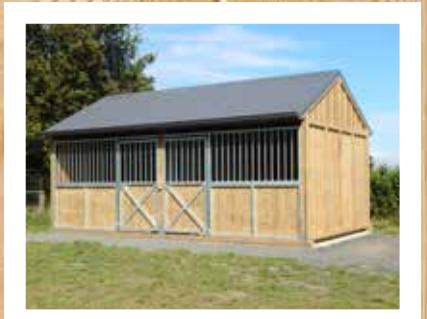

Other sizes & designs available